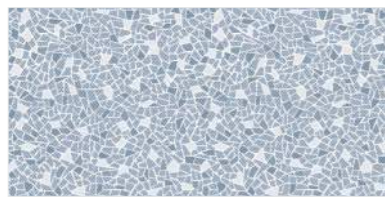

Silk Purple Orchid Decor (3pcs/Set)

Silk Purple Dark

Silk Purple Mural Decor

Silk Purple Pulse Decor

Silk Blue Light

Silk Blue Flora Decor (2pcs/Set)

Silk Blue Pulse Decor

Silk Blue Mural Decor