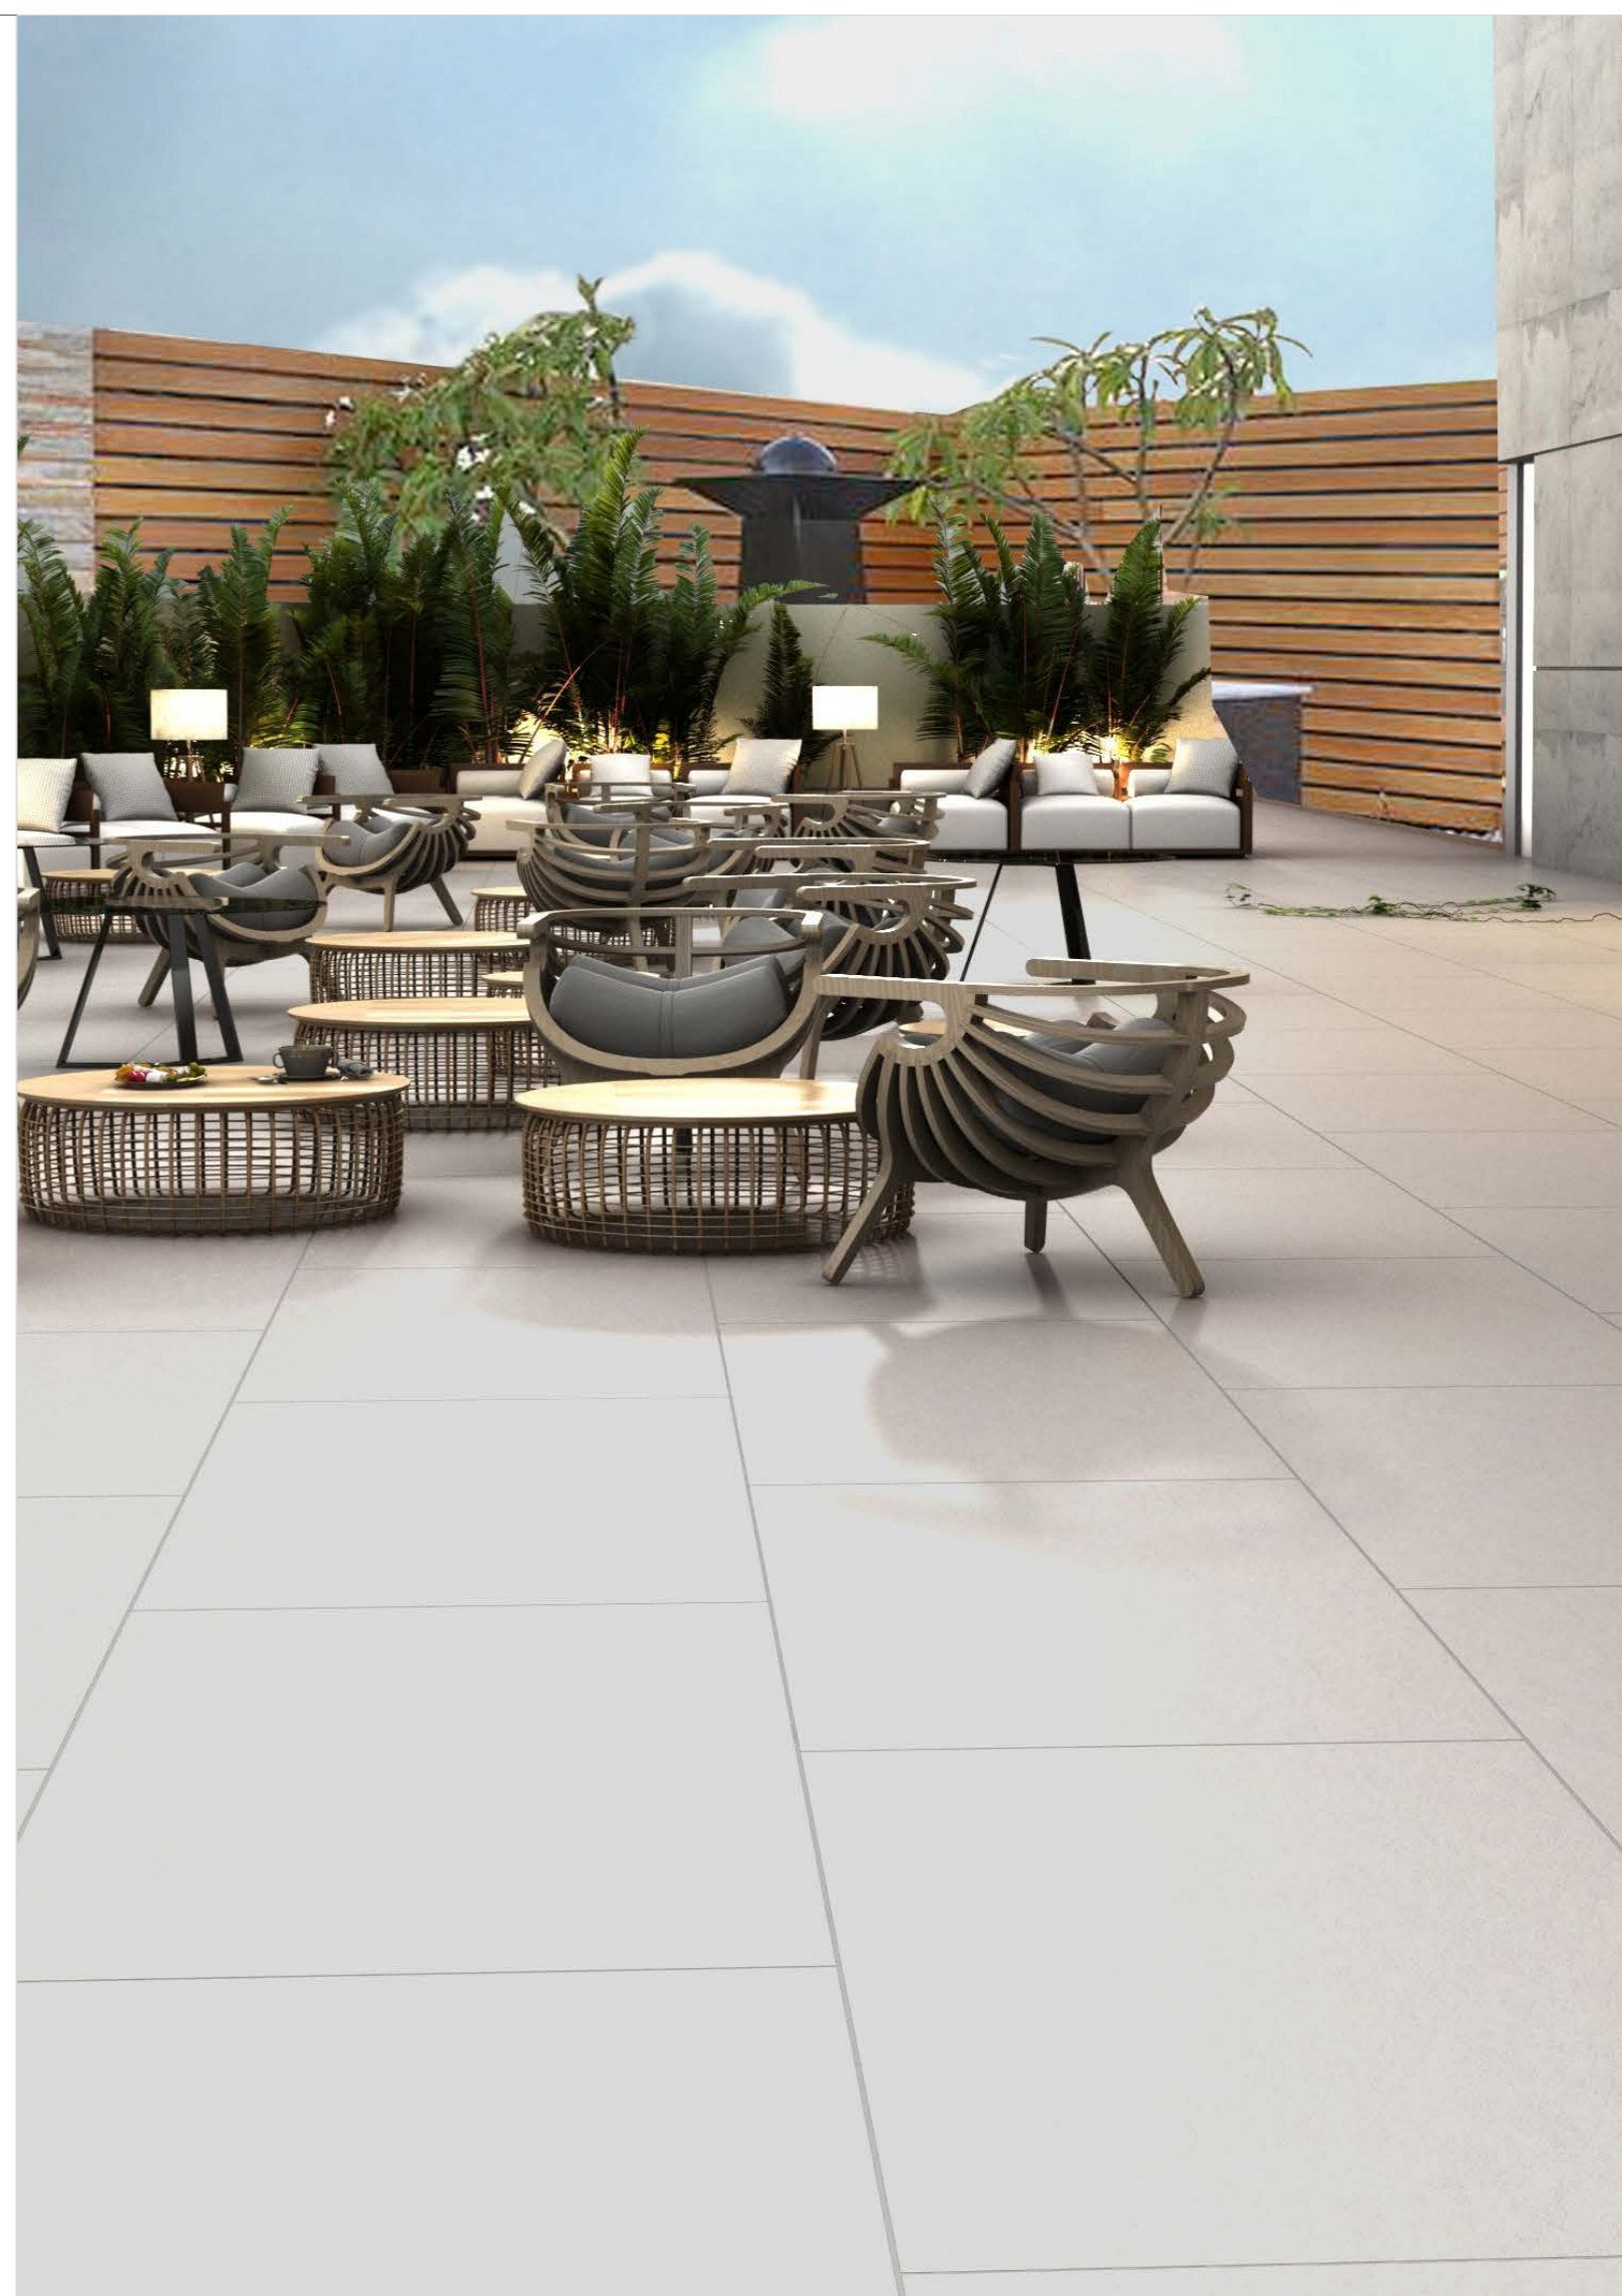

OUTDOOR PORCELAIN TILES
1200x600 mm | 600x600mm

MATT

Selene Coffee

Selene Beige

Selene Crema

Selene Verde Dark

MATT

Selene Verde Light