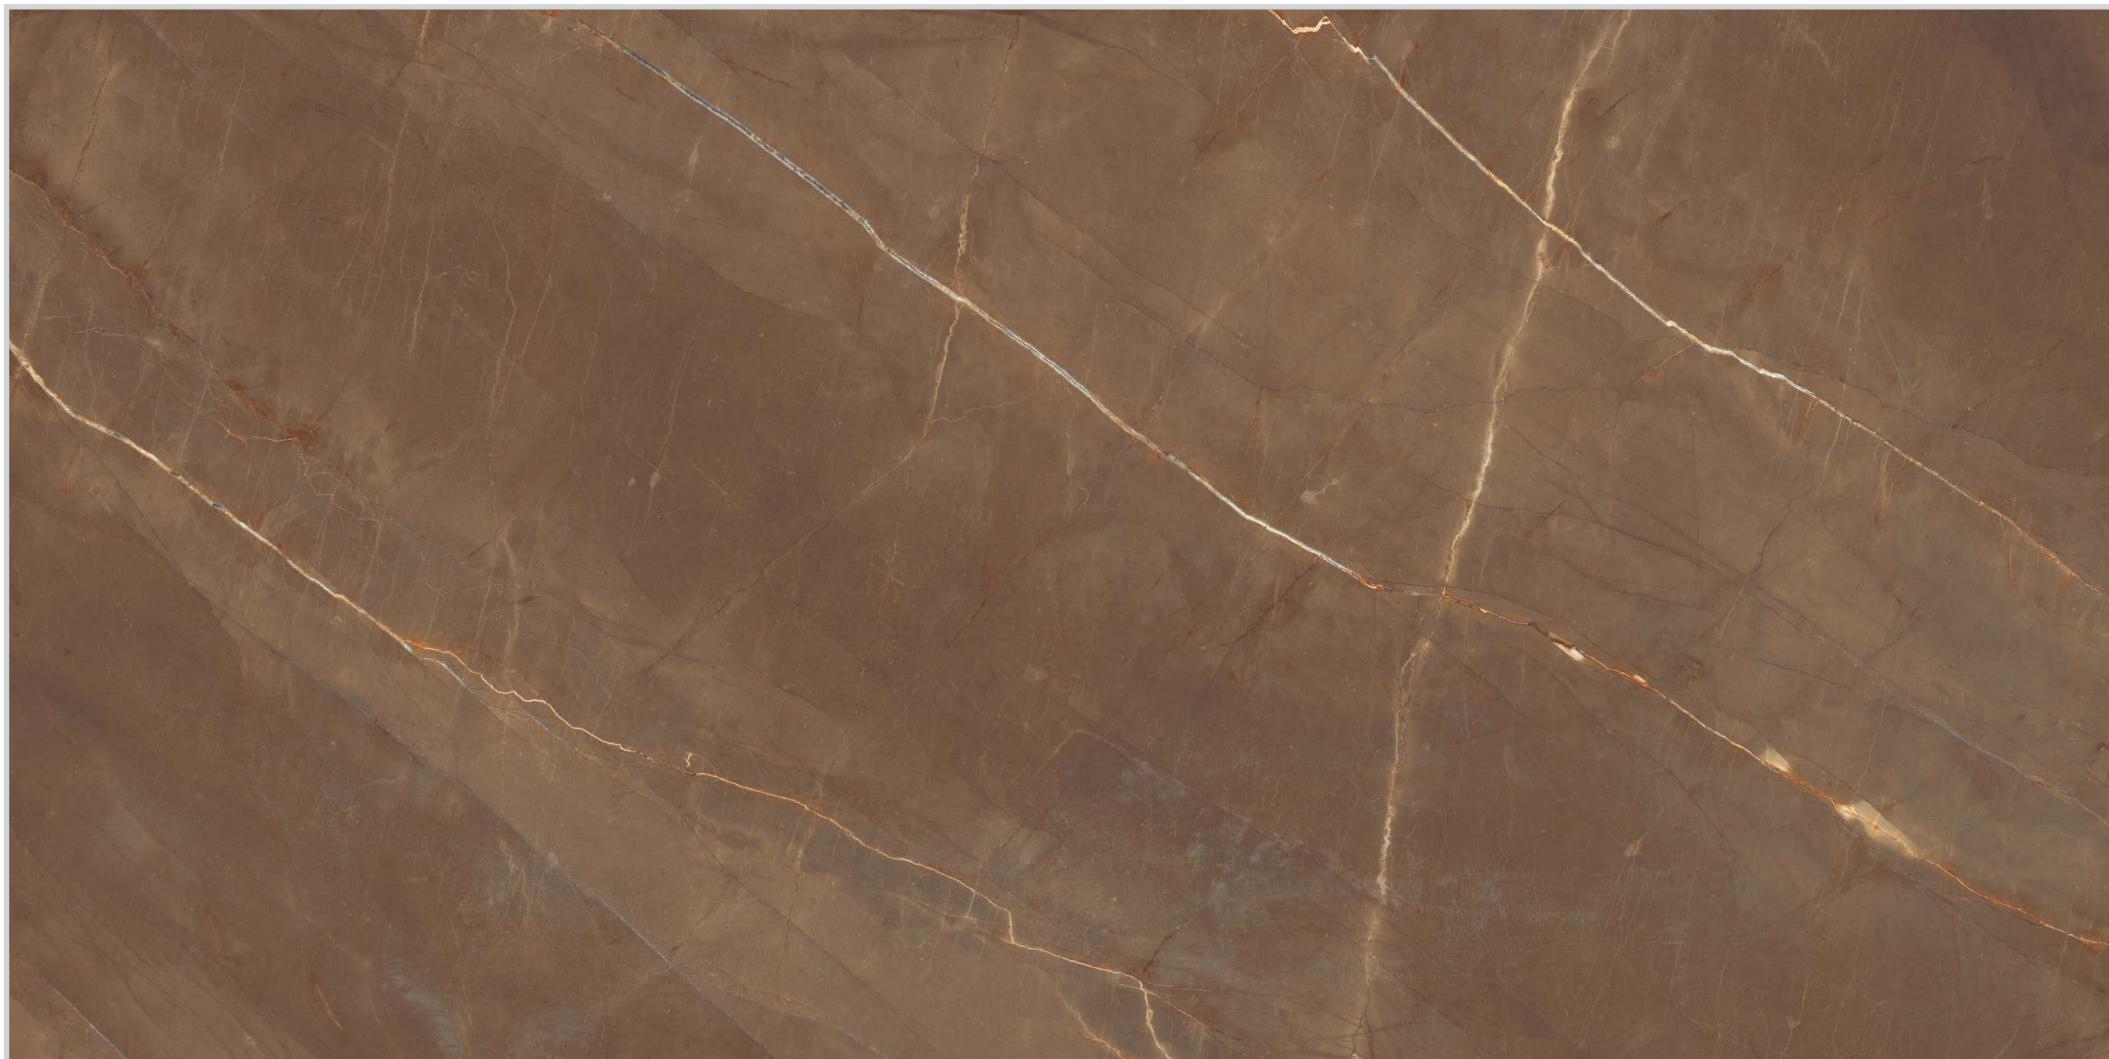

Finish : POLISHED

PORTORO SILVER

Size : 1200 X 2400 mm (9mm)

Finish : POLISHED (DARK)

PORTORO GOLD

Size : 1200 X 2400 mm (9mm)

Finish : POLISHED (DARK)

ARMANI GOLD