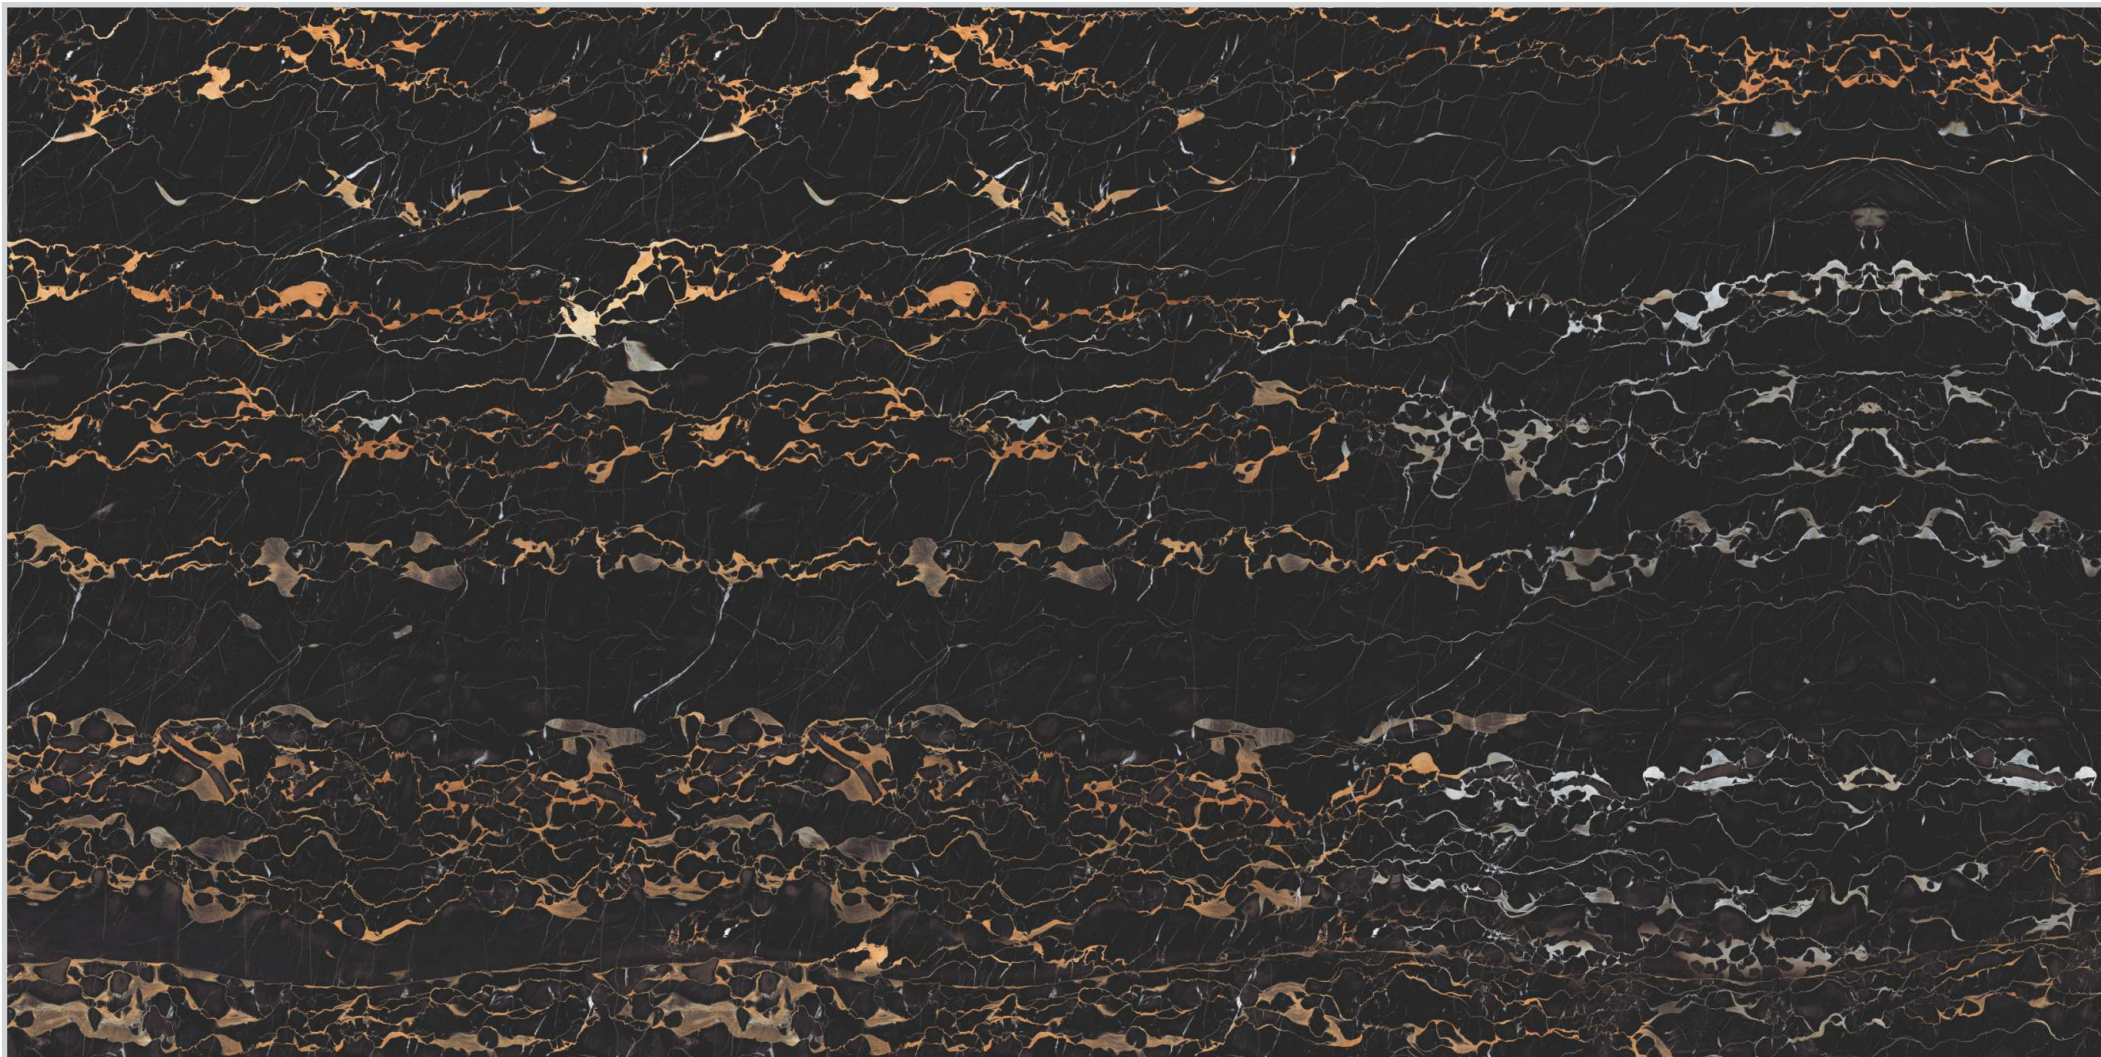

PORTORO GOLD

Size : 1200 X 2400 mm (9mm)

Finish : POLISHED (DARK)