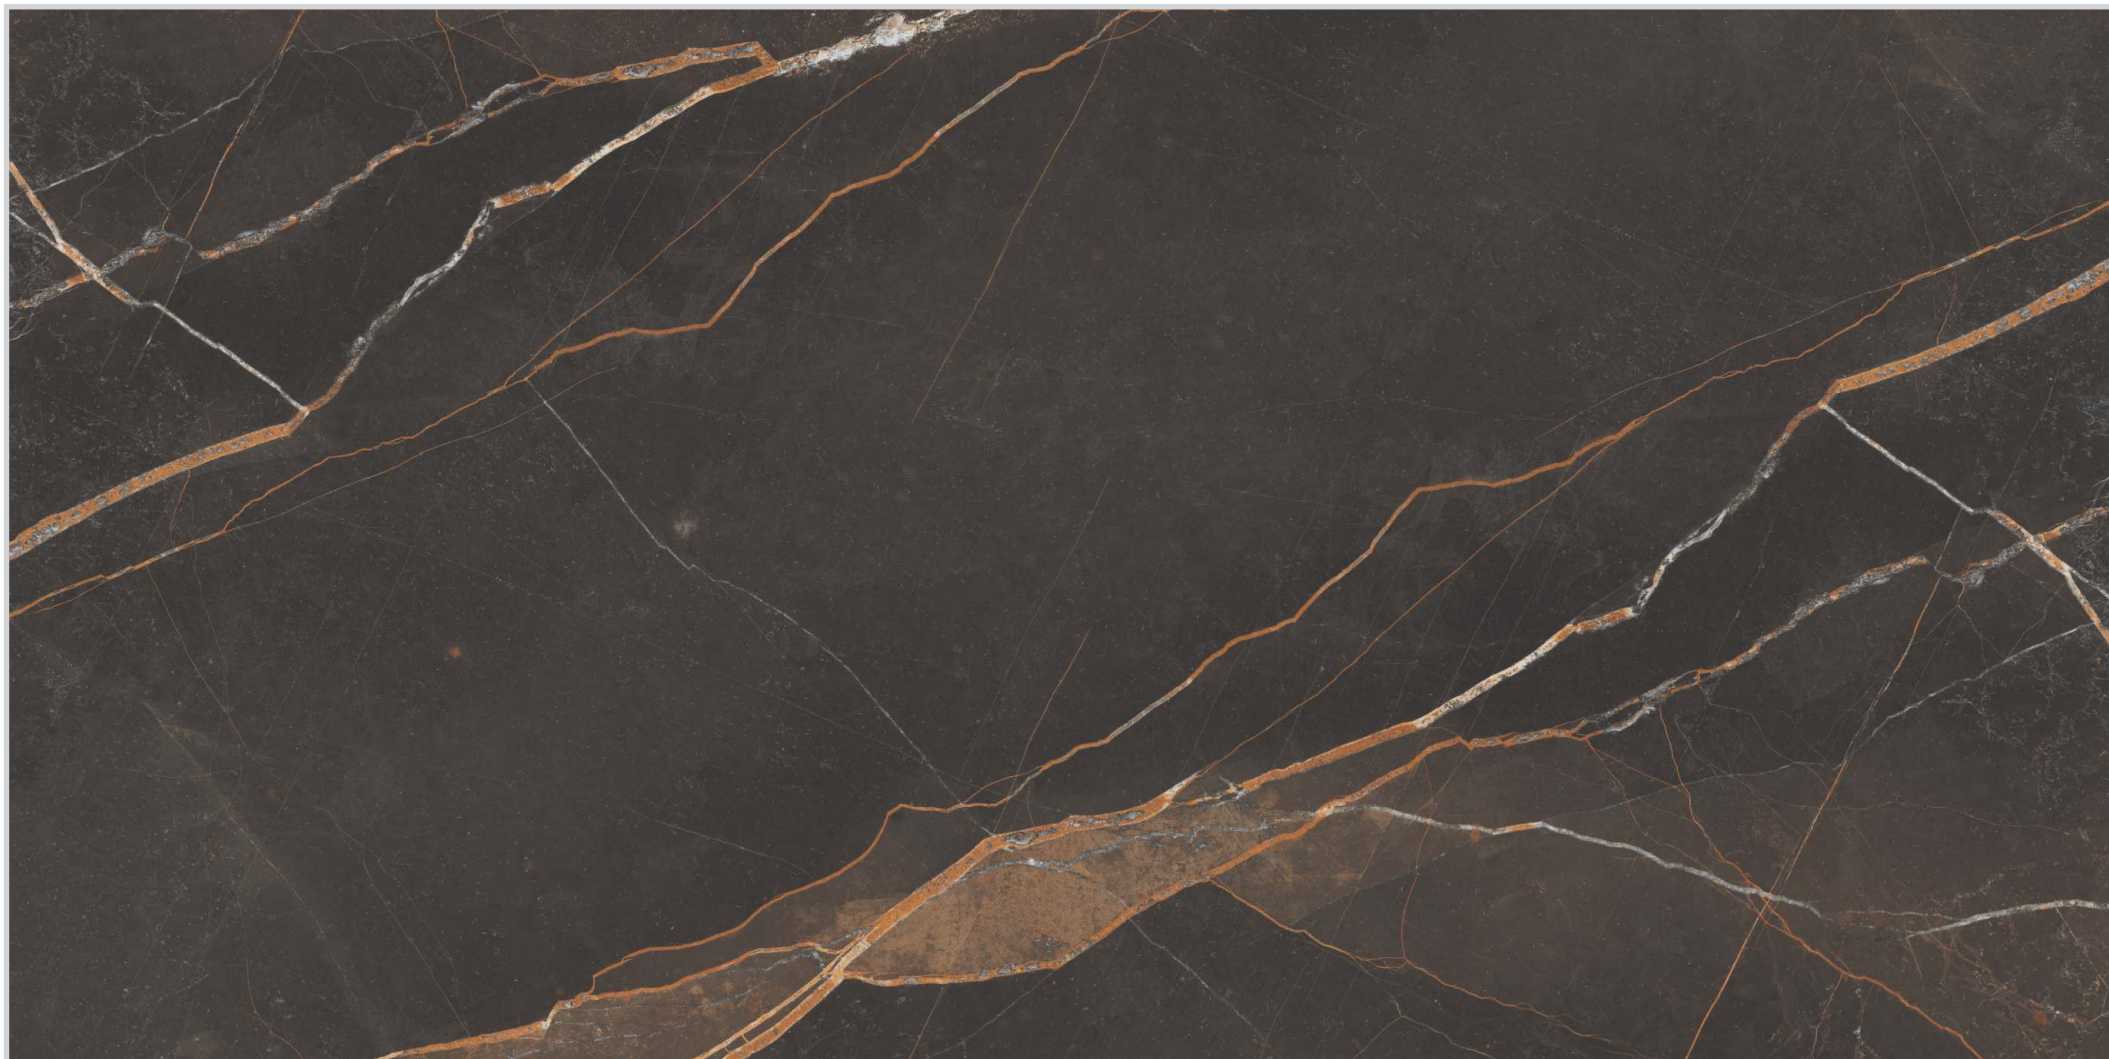

imarble

INCREDIBLY ITALIAN

1200 X 2400mm

METAL PLATE

Size : 1200 X 2400 mm (9mm)

Finish : RUSTIC (METALLIC)

SATA

Size : 1200 X 2400 mm (9mm)