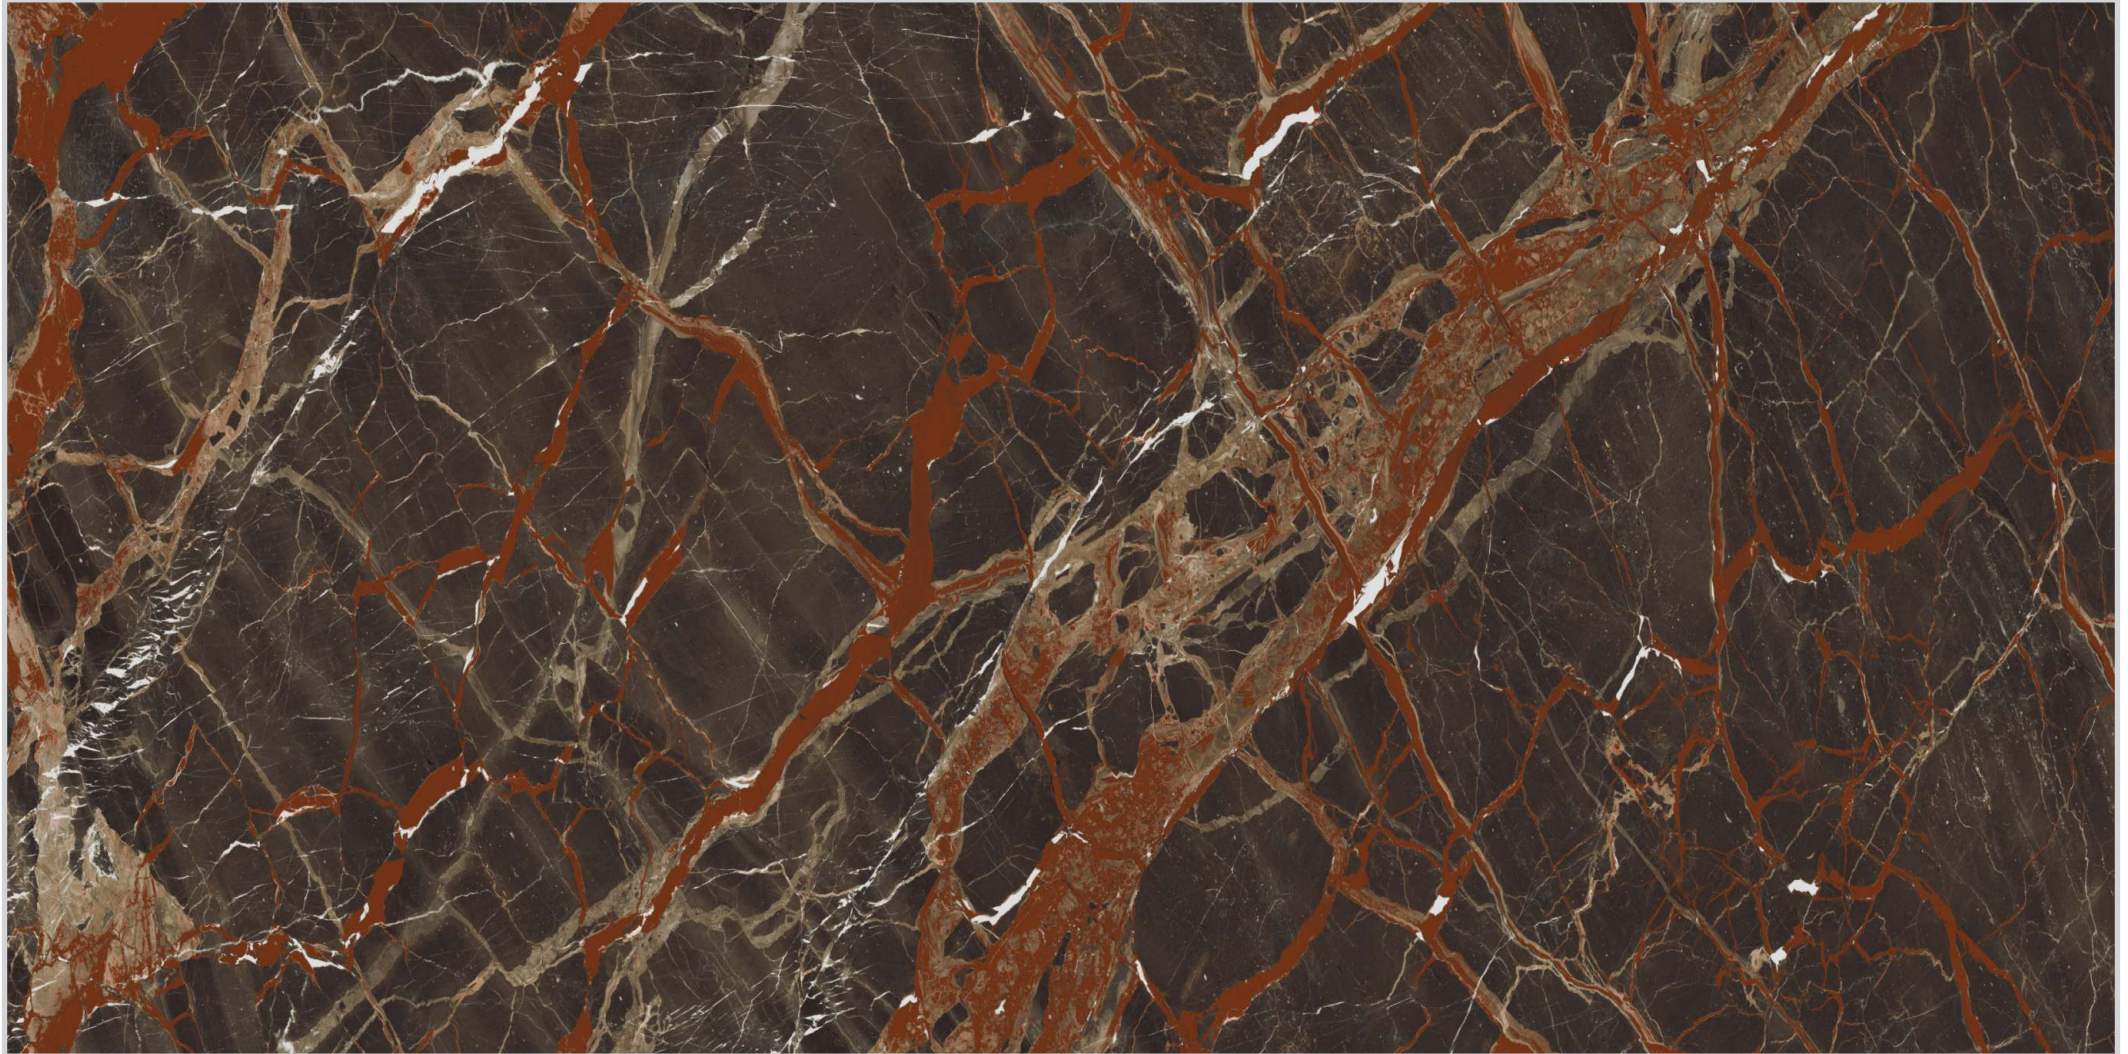

ESTRADA

Size : 1200 X 2400 mm (9mm)

Finish : POLISHED (DARK)