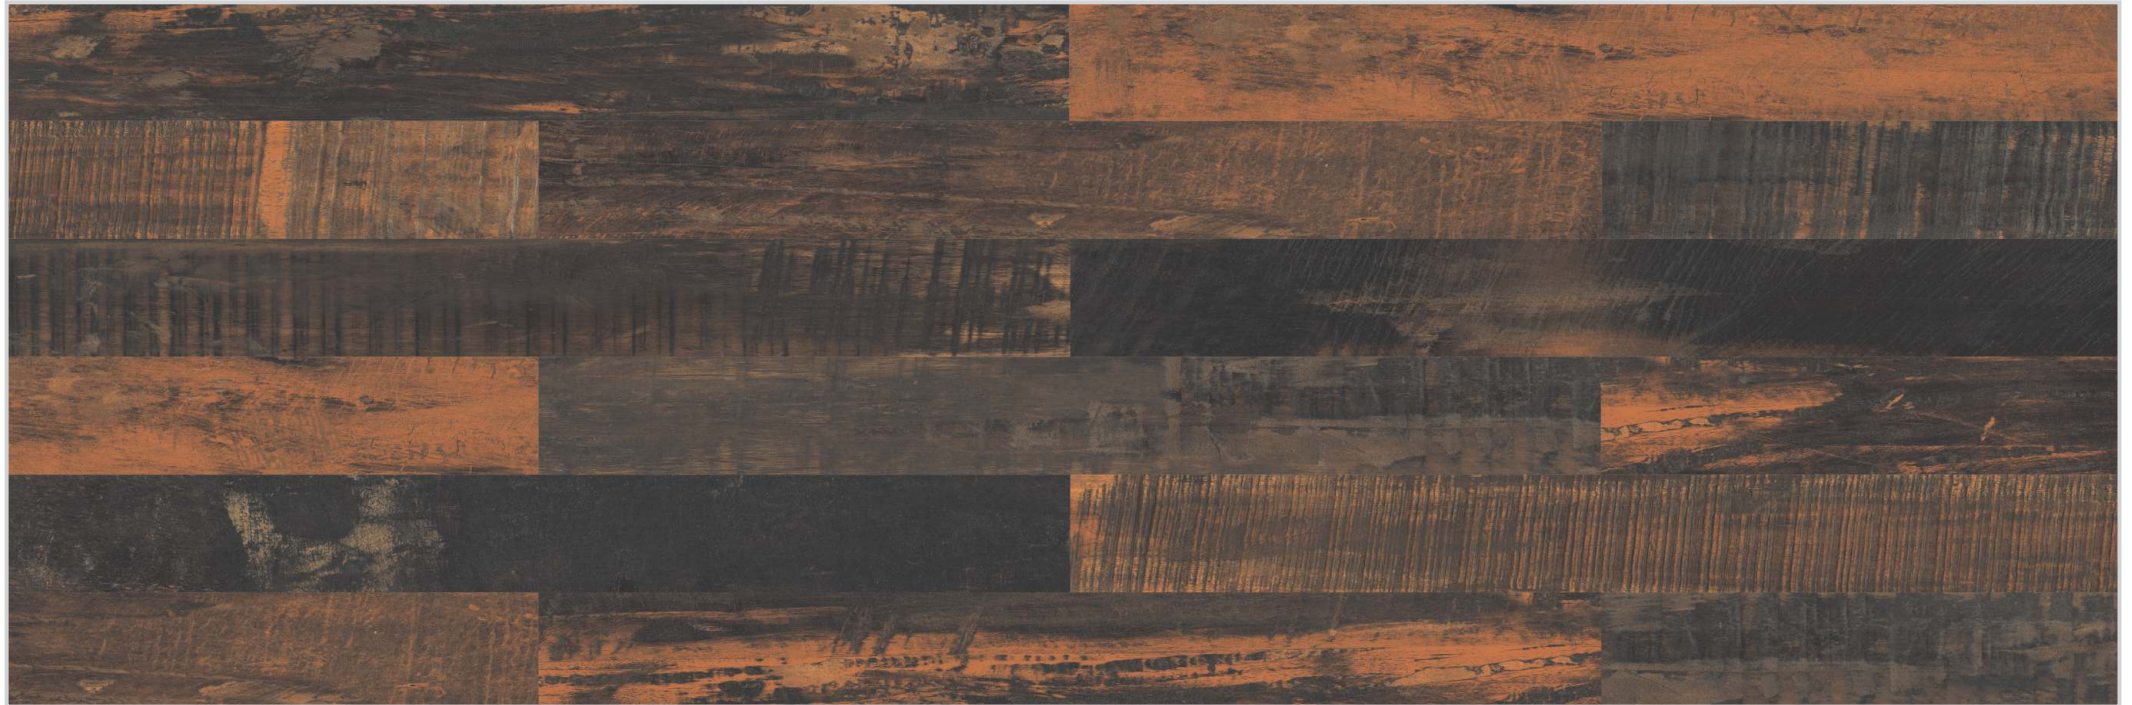

Finish : RUSTIC

ORIENT GRIS

Size : 800 X 2400 mm (6.5mm)

Finish : RUSTIC

ORIENT BEIGE

Size : 800 X 2400 mm (6.5mm)

Finish : RUSTIC

MOTELY WOOD