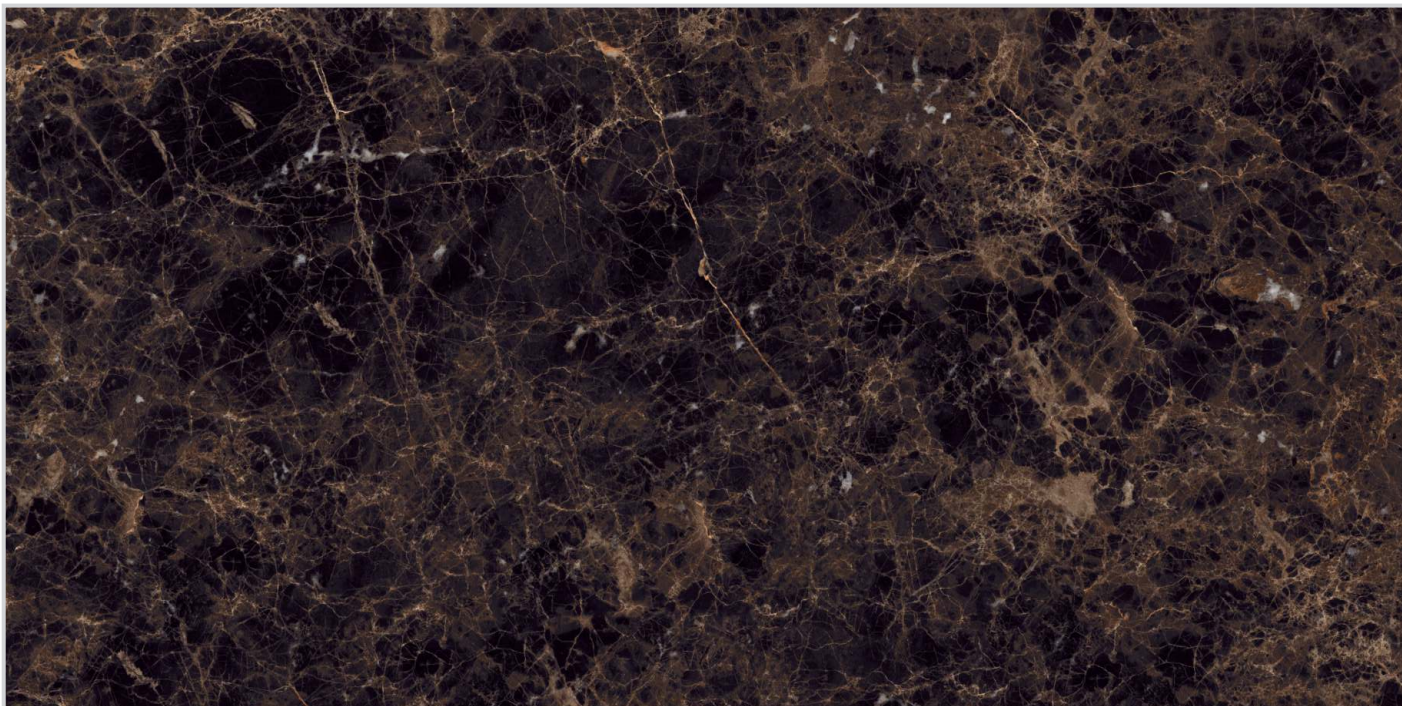

imarble

INCREDIBLY ITALIAN

800 X 1600mm (9mm)

**EMPRADOR DARK**

**Size :** 800 X 1600 mm (9mm)

**Finish :** POLISHED (DARK)

**TRAVERTINO CLASSICO**

**Size :** 800 X 1600 mm (9mm)

**Finish :** POLISHED

**DYNA FANTASTICO**

**Size :** 800 X 1600 mm (9mm)

**Finish :** POLISHED

**ESHA GREY**

**Size :** 800 X 1600 mm (9mm)

**Finish :** POLISHED

**ESHA CREMA**