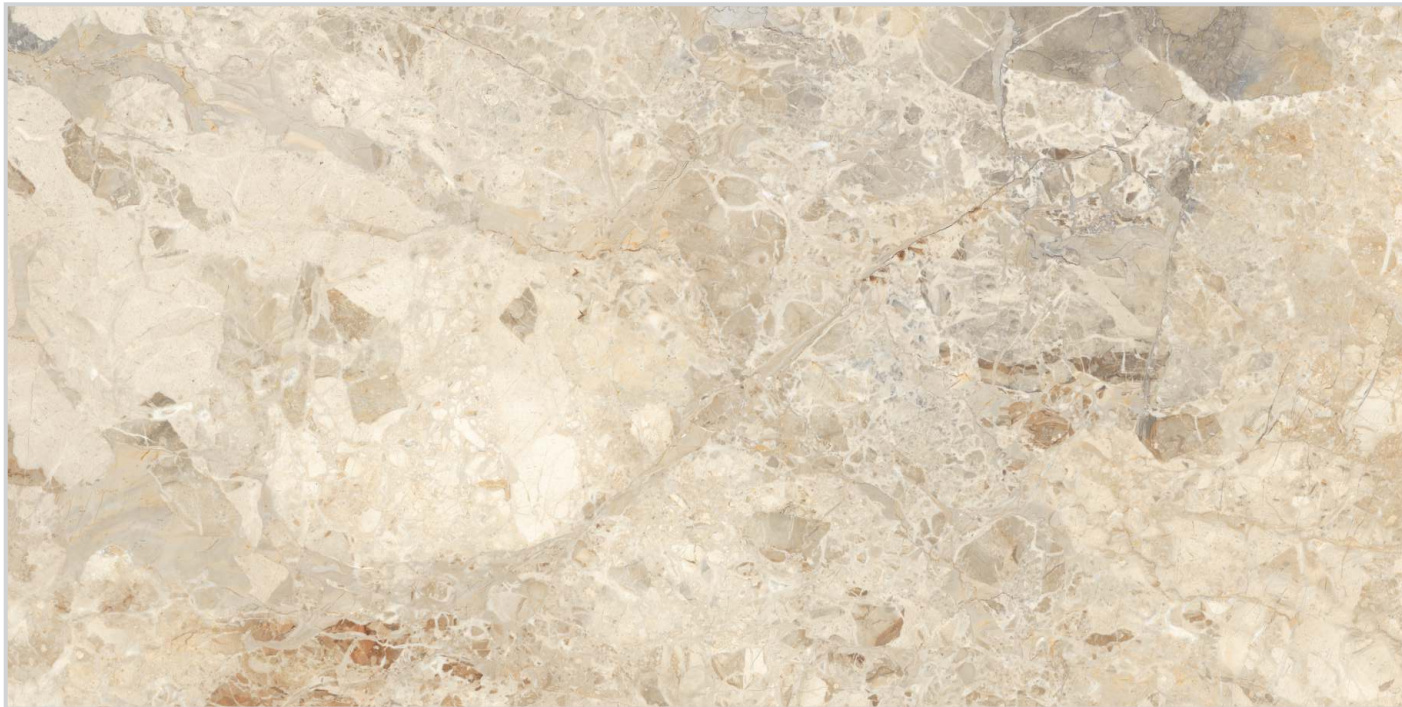

BRECCIA AURORA

Size : 800 X 1600 mm (9mm)

Finish : POLISHED