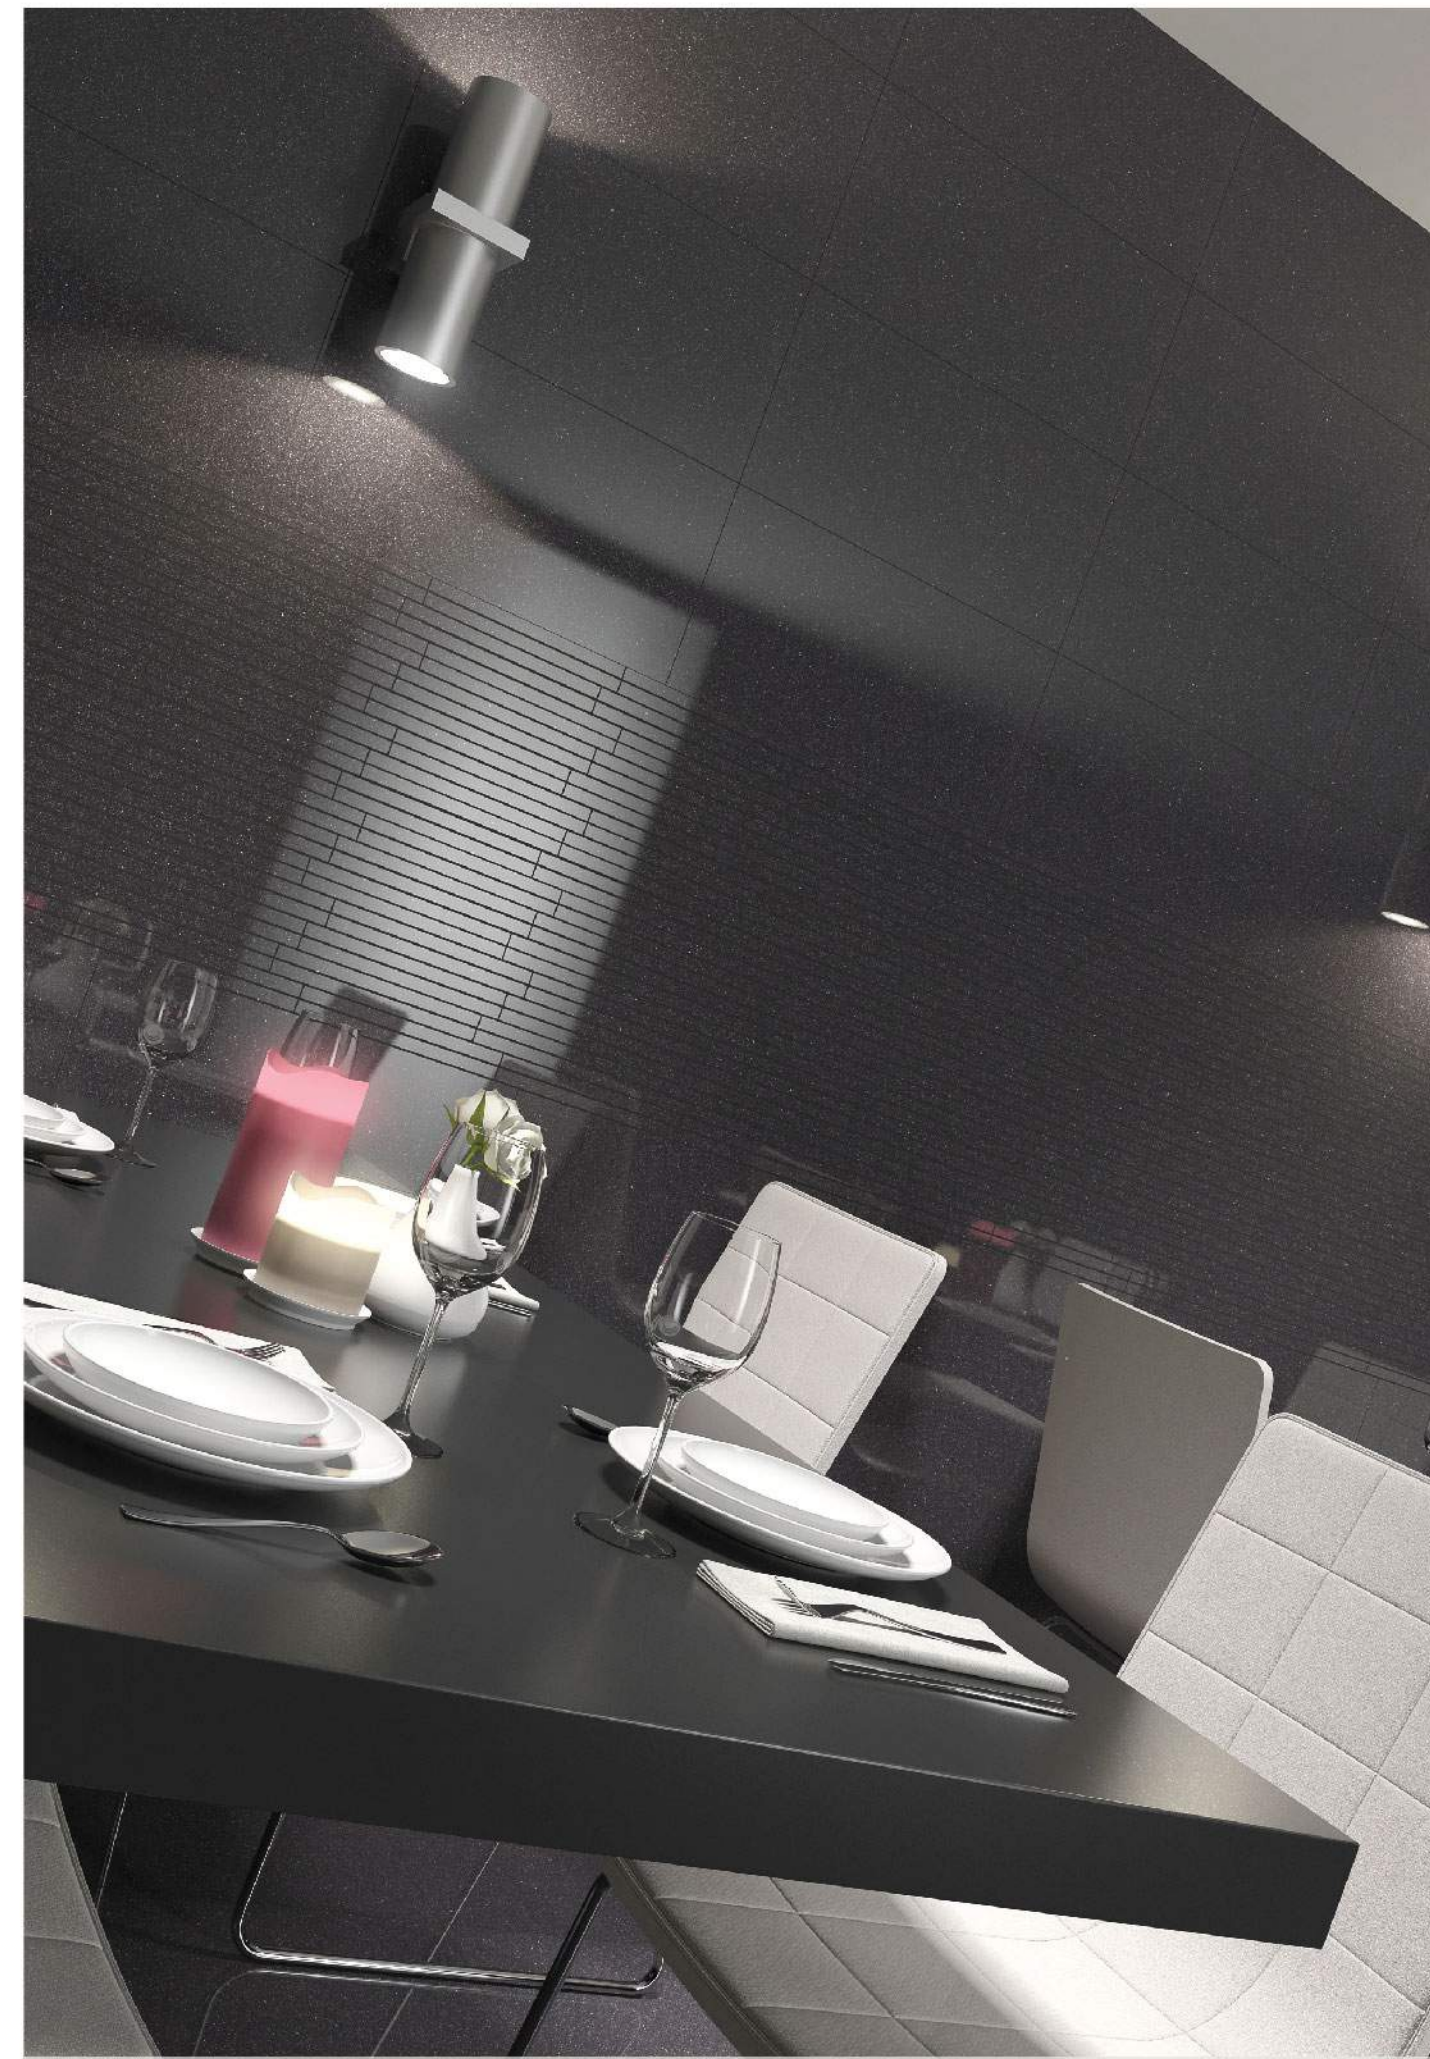

WALL: 60x30 MOONLESS NIGHT POLISHED + IRREGULAR MOSAIC STRIP POLISHED

MOONLESS NIGHT

GTU05

Experience the authentic tranquility with the darkness tone of Moonless Night. Pacify your nerves with the tender of its natural design; be prepared to indulge in the twilight of definite classiness.